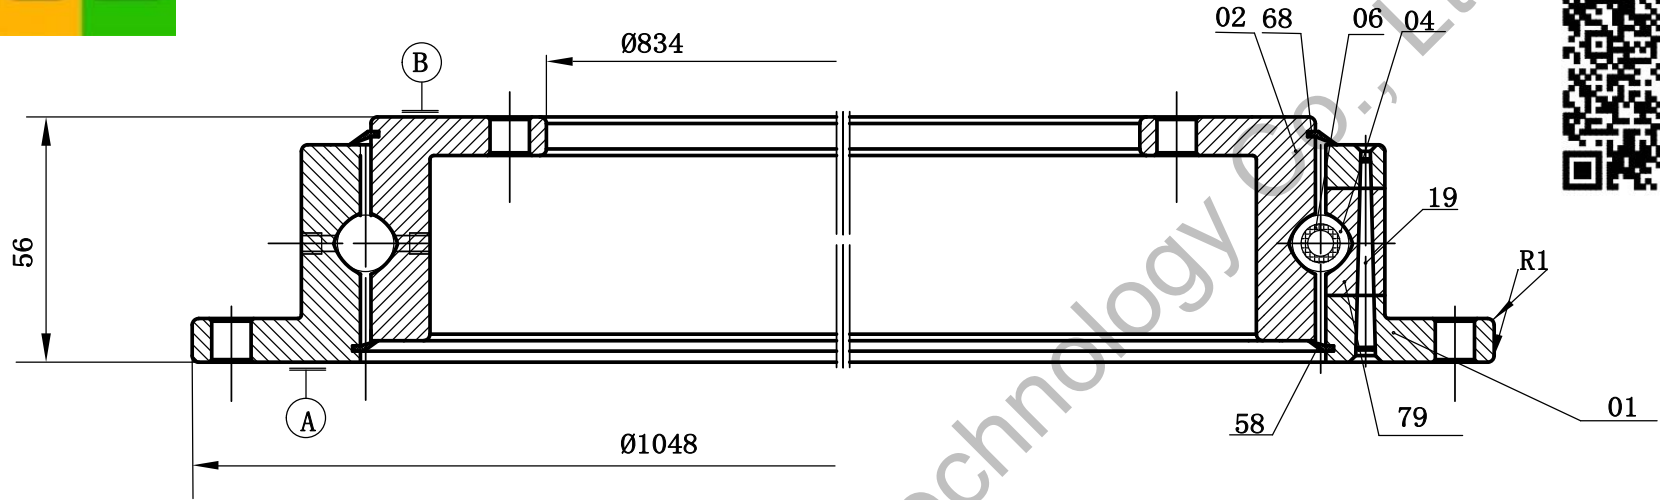

A-A

Remark:

1.Luoyang JCB Bearing Technology Co., Ltd is a technical Inc,specialize in designing and manufacturing slewing ring bearing, we can design and manufacture all kinds of slewing bearing according to client's requirement.

2.This drawing is reference for user,if you need formal drawing,please contact with us sales@jcb-bearing.com, the official drawing will be submitted after order confirmation.

Contact information

Company Address : No.3 Lianmeng road, Luoyang, Henan,China. Postal code : 471003

Phone : 86-379-68611678 Fax : 86-379-68611679

E-mail: sales@jcb-bearing.com

Reserved E-mail: sales@slewing-ring-bearings.com

Website: www.jcb-bearing.com

www.slewing-ring-bearings.com

Standard series 920			90-20 0941/0-07062		
					Weight (kg)
			S		58
Luoyang JCB Bearing Technology Co., Ltd					